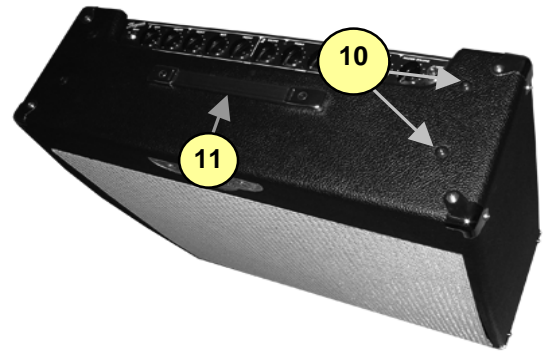

YCV80Q

Traynor Guitar Series

#	Part#	Description
Labeled Components		
1	8260	TRAYNOR LOGO
2	TUBE10	10" 8R 30WPGM SPEAKER CELESTION (QTY: 4)
3	8461	TRIM CLIP (PLATED BLK ZINC)
4	Z460	YCV80Q GRILLE* ‡ current model only!
5	TFS-2B	TRAYNOR DUAL FOOTSWCH 10' CORD
6	8522	72" RCA PREFAB CABLE STEREO
7	3537	ACC# 4EB3C1B LONG REVERB
8	8504	CORNER, 2 LEGS NOTCED LIP NICKEL PLATED
9	8522	RUBBER BUMPER WITH WASHER -SMALL-
10	8770	1/4-20 X 1 5/16 TRUSS PH MS JS5
11	8456	10.0" STRAP HANDLE, NICKEL COVERS
12	6397	JEWELLED PILOT LAMP AMBER REG
13	8430	CHICKEN-BEAK KNOB
14	8633	ROUND PUSH BUTTON 1/4" BLACK
15	3921	1/4" JCK PCB MT VERT STER RT SWT
16	3663	SNAP IEC PWR SOC W/.250TAB FOR .060
17	3698	SPST ROKR SW QUIK 180° AC PWR
18	3450 & 3450NUT	1/4" ALL GOLD PC MNT JK SKT
19	3482	LOWPROFILE FUSEHOLDER 1/4" BUSSMANN
20	8638	PUSH SW BUTTON GREY
21	3923	XLR MALE PCB MT HORZ MTHOLE-V SNAP
22	3731	SPRING RETAINER FOR OUTPUT TUBE
23	7025A OR 7025B	12AX7 DUAL TRIODE PREAMP TUBE
24	6L6B	6L6GB OUTPUT POWER TUBE
25	3428	8' 3/18 SJT AC LINE CORD REMOVABLE

- 6/7 REVERB CABLE AND UNIT
- 22/23/24 TUBES
- 25 AC Cord

*NOTE: Replacement grilles are 'Special-Order' and are only available while the model is in production.

‡ Grilles & Support replacements are for CURRENT models only.