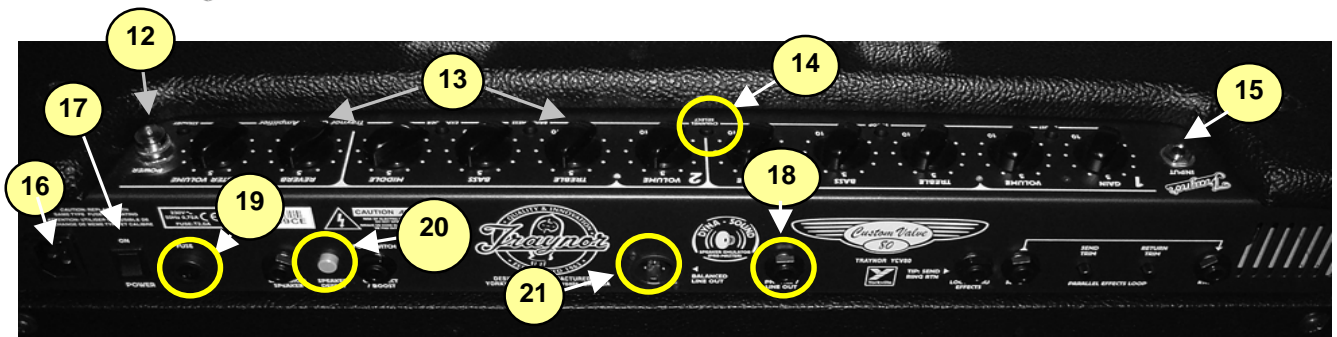

YCV80Q

Traynor Guitar Series

#	Part#	Description
Labeled Components		
1	8260	TRAYNOR LOGO
2	TUBE10	10" 8R 30WPGM SPEAKER CELESTION (QTY: 4)
3	8461	TRIM CLIP (PLATED BLK ZINC)
4	Z460	YCV80Q GRILLE* ‡ current model only!
5	TFS-2B	TRAYNOR DUAL FOOTSWCH 10' CORD
6	8522	72" RCA PREFAB CABLE STEREO
7	3537	ACC# 4EB3C1B LONG REVERB
8	8504	CORNER, 2 LEGS NOTCED LIP NICKEL PLATED
9	8522	RUBBER BUMPER WITH WASHER -SMALL-
10	8770	1/4-20 X 1 5/16 TRUSS PH MS JS5
11	8456	10.0" STRAP HANDLE, NICKEL COVERS
12	6397	JEWELLED PILOT LAMP AMBER REG
13	8430	CHICKEN-BEAK KNOB
14	8633	ROUND PUSH BUTTON 1/4" BLACK
15	3921	1/4" JCK PCB MT VERT STER RT SWT
16	3663	SNAP IEC PWR SOC W/.250TAB FOR .060
17	3698	SPST ROKR SW QUIK 180° AC PWR
18	3450 & 3450NUT	1/4" ALL GOLD PC MNT JK SKT
19	3482	LOWPROFILE FUSEHOLDER 1/4" BUSSMANN
20	8638	PUSH SW BUTTON GREY
21	3923	XLR MALE PCB MT HORZ MTHOLE-V SNAP
22	3731	SPRING RETAINER FOR OUTPUT TUBE
23	7025A OR 7025B	12AX7 DUAL TRIODE PREAMP TUBE
24	6L6B	6L6GB OUTPUT POWER TUBE
25	3428	8' 3/18 SJT AC LINE CORD REMOVABLE

- 6/7 REVERB CABLE AND UNIT
- 22/23/24 TUBES
- 25 AC Cord

*NOTE: Replacement grilles are 'Special-Order' and are only available while the model is in production.

‡ Grilles & Support replacements are for CURRENT models only.