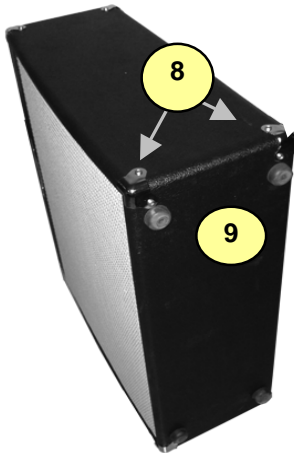

YCV80Q

Traynor Guitar Series

#	Part#	Description
Labeled Components		
1	8260	TRAYNOR LOGO
2	TUBE10	10" 8R 30WPGM SPEAKER CELESTION (QTY: 4)
3	8461	TRIM CLIP (PLATED BLK ZINC)
4	Z460	YCV80Q GRILLE* ‡ current model only!
5	TFS-2B	TRAYNOR DUAL FOOTSWCH 10' CORD
6	8522	72" RCA PREFAB CABLE STEREO
7	3537	ACC# 4EB3C1B LONG REVERB
8	8504	CORNER, 2 LEGS NOTCED LIP NICKEL PLATED
9	8522	RUBBER BUMPER WITH WASHER -SMALL-
10	8770	1/4-20 X 1 5/16 TRUSS PH MS JS5
11	8456	10.0" STRAP HANDLE, NICKEL COVERS
12	6397	JEWELLED PILOT LAMP AMBER REG
13	8430	CHICKEN-BEAK KNOB
14	8633	ROUND PUSH BUTTON 1/4" BLACK
15	3921	1/4" JCK PCB MT VERT STER RT SWT
16	3663	SNAP IEC PWR SOC W/.250TAB FOR .060
17	3698	SPST ROKR SW QUIK 180° AC PWR
18	3450 & 3450NUT	1/4" ALL GOLD PC MNT JK SKT
19	3482	LOWPROFILE FUSEHOLDER 1/4" BUSSMANN
20	8638	PUSH SW BUTTON GREY
21	3923	XLR MALE PCB MT HORZ MTHOLE-V SNAP
22	3731	SPRING RETAINER FOR OUTPUT TUBE
23	7025A OR 7025B	12AX7 DUAL TRIODE PREAMP TUBE
24	6L6B	6L6GB OUTPUT POWER TUBE
25	3428	8' 3/18 SJT AC LINE CORD REMOVABLE

- 6/7 REVERB CABLE AND UNIT
- 22/23/24 TUBES
- 25 AC Cord

*NOTE: Replacement grilles are 'Special-Order' and are only available while the model is in production.

‡ Grilles & Support replacements are for CURRENT models only.