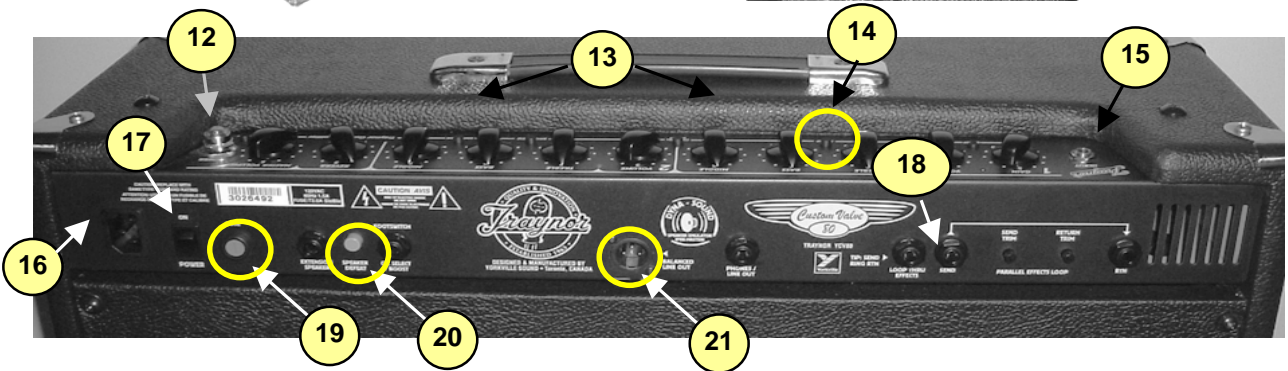

YCV80

Traynor Guitar Series

#	Part#	Description
Labeled Components		
1	8260	TRAYNOR LOGO
2	7080	12" 8R 80WPGM SPEAKER CELESTION
3	8461	TRIM CLIP (PLATED BLK ZINC)
4	Z435	YCV80 GRILLE* ‡ current model only!
5	TFS-2B	TRAYNOR DUAL FOOTSWCH 10' CORD
6	8522	72" RCA PREFAB CABLE STEREO
7	3537	ACC# 4EB3C1B LONG REVERB
8	8504	CORNER, 2 LEGS NOTCED LIP NICKEL PLATED
9	8522	RUBBER BUMPER WITH WASHER -SMALL-
10	8770	1/4-20 X 1 5/16 TRUSS PH MS JS5
11	8456	10.0" STRAP HANDLE, NICKEL COVERS
12	6397	JEWELLED PILOT LAMP AMBER REG
13	8430	CHICKEN-BEAK KNOB
14	8633	ROUND PUSH BUTTON 1/4" BLACK
15	3921	1/4" JCK PCB MT VERT STER RT SWT
16	3663	SNAP IEC PWR SOC W/.250TAB FOR .060
17	3698	SPST ROKR SW QUIK 180° AC PWR
18	3450 & 3450NUT	1/4" ALL GOLD PC MNT JK SKT
19	3482	LOWPROFILE FUSEHOLDER 1/4" BUSSMANN
20	8638	PUSH SW BUTTON GREY
21	3923	XLR MALE PCB MT HORZ MTHOLE-V SNAP
22	3731	SPRING RETAINER FOR OUTPUT TUBE
23	7025A OR 7025B	12AX7 DUAL TRIODE PREAMP TUBE
24	6L6B	6L6GB OUTPUT POWER TUBE
25	3428	8' 3/18 SJT AC LINE CORD REMOVABLE

- 6/7 REVERB CABLE AND UNIT
- 23/24 TUBES
- 25 AC Cord

*NOTE: Replacement grilles are 'Special-Order' and are only available while the model is in production.

‡ Grilles & Support replacements are for CURRENT models only.