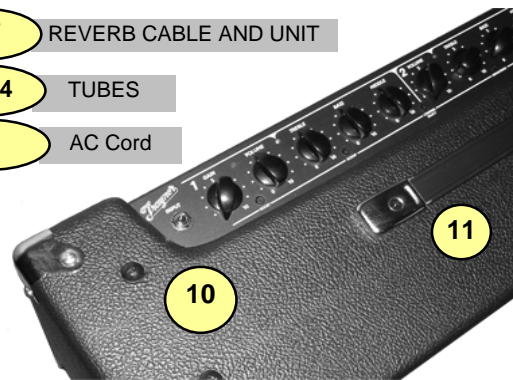

YCV80

Traynor Guitar Series

#	Part#	Description
Labeled Components		
1	8260	TRAYNOR LOGO
2	7080	12" 8R 80WPGM SPEAKER CELESTION
3	8461	TRIM CLIP (PLATED BLK ZINC)
4	Z435	YCV80 GRILLE* ‡ current model only!
5	TFS-2B	TRAYNOR DUAL FOOTSWCH 10' CORD
6	8522	72" RCA PREFAB CABLE STEREO
7	3537	ACC# 4EB3C1B LONG REVERB
8	8504	CORNER, 2 LEGS NOTCED LIP NICKEL PLATED
9	8522	RUBBER BUMPER WITH WASHER -SMALL-
10	8770	1/4-20 X 1 5/16 TRUSS PH MS JS5
11	8456	10.0" STRAP HANDLE, NICKEL COVERS
12	6397	JEWELLED PILOT LAMP AMBER REG
13	8430	CHICKEN-BEAK KNOB
14	8633	ROUND PUSH BUTTON 1/4" BLACK
15	3921	1/4" JCK PCB MT VERT STER RT SWT
16	3663	SNAP IEC PWR SOC W/.250TAB FOR .060
17	3698	SPST ROKR SW QUIK 180° AC PWR
18	3450 & 3450NUT	1/4" ALL GOLD PC MNT JK SKT
19	3482	LOWPROFILE FUSEHOLDER 1/4" BUSSMANN
20	8638	PUSH SW BUTTON GREY
21	3923	XLR MALE PCB MT HORZ MTHOLE-V SNAP
22	3731	SPRING RETAINER FOR OUTPUT TUBE
23	7025A OR 7025B	12AX7 DUAL TRIODE PREAMP TUBE
24	6L6B	6L6GB OUTPUT POWER TUBE
25	3428	8' 3/18 SJT AC LINE CORD REMOVABLE

- 6/7 REVERB CABLE AND UNIT
- 23/24 TUBES
- 25 AC Cord

*NOTE: Replacement grilles are 'Special-Order' and are only available while the model is in production.

‡ Grilles & Support replacements are for CURRENT models only.