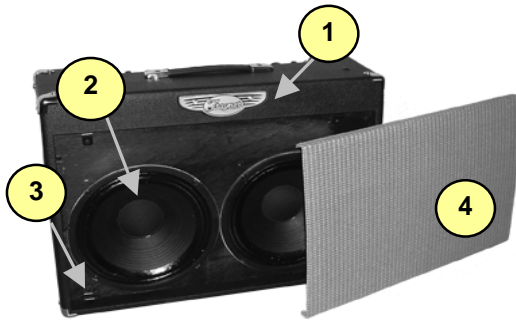

YCV80

Traynor Guitar Series

#	Part#	Description
Labeled Components		
1	8260	TRAYNOR LOGO
2	7080	12" 8R 80WPGM SPEAKER CELESTION
3	8461	TRIM CLIP (PLATED BLK ZINC)
4	Z435	YCV80 GRILLE* ‡ current model only!
5	TFS-2B	TRAYNOR DUAL FOOTSWCH 10' CORD
6	8522	72" RCA PREFAB CABLE STEREO
7	3537	ACC# 4EB3C1B LONG REVERB
8	8504	CORNER, 2 LEGS NOTCED LIP NICKEL PLATED
9	8522	RUBBER BUMPER WITH WASHER -SMALL-
10	8770	1/4-20 X 1 5/16 TRUSS PH MS JS5
11	8456	10.0" STRAP HANDLE, NICKEL COVERS
12	6397	JEWELLED PILOT LAMP AMBER REG
13	8430	CHICKEN-BEAK KNOB
14	8633	ROUND PUSH BUTTON 1/4" BLACK
15	3921	1/4" JCK PCB MT VERT STER RT SWT
16	3663	SNAP IEC PWR SOC W/.250TAB FOR .060
17	3698	SPST ROKR SW QUIK 180° AC PWR
18	3450 & 3450NUT	1/4" ALL GOLD PC MNT JK SKT
19	3482	LOWPROFILE FUSEHOLDER 1/4" BUSSMANN
20	8638	PUSH SW BUTTON GREY
21	3923	XLR MALE PCB MT HORZ MTHOLE-V SNAP
22	3731	SPRING RETAINER FOR OUTPUT TUBE
23	7025A OR 7025B	12AX7 DUAL TRIODE PREAMP TUBE
24	6L6B	6L6GB OUTPUT POWER TUBE
25	3428	8' 3/18 SJT AC LINE CORD REMOVABLE

- 6/7 REVERB CABLE AND UNIT
- 23/24 TUBES
- 25 AC Cord

*NOTE: Replacement grilles are 'Special-Order' and are only available while the model is in production.

‡ Grilles & Support replacements are for CURRENT models only.