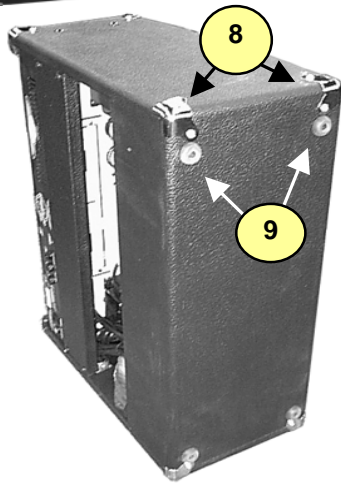

YCV80

Traynor Guitar Series

#	Part#	Description
Labeled Components		
1	8260	TRAYNOR LOGO
2	7080	12" 8R 80WPGM SPEAKER CELESTION
3	8461	TRIM CLIP (PLATED BLK ZINC)
4	Z435	YCV80 GRILLE* ‡ current model only!
5	TFS-2B	TRAYNOR DUAL FOOTSWCH 10' CORD
6	8522	72" RCA PREFAB CABLE STEREO
7	3537	ACC# 4EB3C1B LONG REVERB
8	8504	CORNER, 2 LEGS NOTCED LIP NICKEL PLATED
9	8522	RUBBER BUMPER WITH WASHER -SMALL-
10	8770	1/4-20 X 1 5/16 TRUSS PH MS JS5
11	8456	10.0" STRAP HANDLE, NICKEL COVERS
12	6397	JEWELLED PILOT LAMP AMBER REG
13	8430	CHICKEN-BEAK KNOB
14	8633	ROUND PUSH BUTTON 1/4" BLACK
15	3921	1/4" JCK PCB MT VERT STER RT SWT
16	3663	SNAP IEC PWR SOC W/.250TAB FOR .060
17	3698	SPST ROKR SW QUIK 180° AC PWR
18	3450 & 3450NUT	1/4" ALL GOLD PC MNT JK SKT
19	3482	LOWPROFILE FUSEHOLDER 1/4" BUSSMANN
20	8638	PUSH SW BUTTON GREY
21	3923	XLR MALE PCB MT HORZ MTHOLE-V SNAP
22	3731	SPRING RETAINER FOR OUTPUT TUBE
23	7025A OR 7025B	12AX7 DUAL TRIODE PREAMP TUBE
24	6L6B	6L6GB OUTPUT POWER TUBE
25	3428	8' 3/18 SJT AC LINE CORD REMOVABLE

- 6/7 REVERB CABLE AND UNIT
- 23/24 TUBES
- 25 AC Cord

*NOTE: Replacement grilles are 'Special-Order' and are only available while the model is in production.

‡ Grilles & Support replacements are for CURRENT models only.