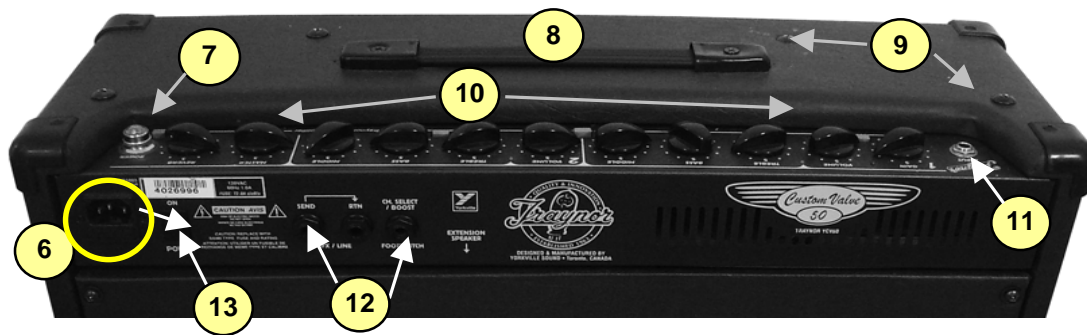

YCV50

Traynor Guitar Series

#	Part#	Description
Labeled Components		
1	8264	TRAYNOR LOGO
2	7081	12" 8R 60WPGM SPKR CELEST VINT30
3	Z357	YCV40/YCV50 GRILLE* ‡
4	8563	CORNER, 2 LEGS NOTCED BLK PLASTIC
5	8522	RUBBER BUMPER WITH WASHER -SMALL-
6	3438	IEC PWR SOC W/.205TAB &FUSE 10A250V
7	6397	JEWELLED PILOT LAMP AMBER REG
8	8451	10" STRAP HANDLE, BLACK METAL ENDCAP
9	8770	1/4-20 X 1 5/16 TRUSS PH MS JS5
10	8430	CHICKEN-BEAK KNOB
11	3921	1/4" JCK PCB MT VERT STER RT SWT
12	3450 & 3450NUT	1/4" ALL GOLD PC MNT JK SKT
13	3698	SPST ROKR SW QUIK 180° AC PWR
14	TFS-2B	TRAYNOR DUAL FOOTSWCH 10' CORD
15	3428	8' 3/18 SJT AC LINE CORD REMOVABLE
16	8638	PUSH SW BUTTON GREY
17	3731	SPRING RETAINER FOR OUTPUT TUBE
18	3537	ACC# 4EB3C1B LONG REVERB
19	3890	36" PREFAB. CABLE (RED/BLACK)
20	7025A or 7025B	12AX7 DUAL TRIODE PREAMP TUBE
21	EL34	POWER OUTPUT TUBES

16 PUSH BUTTON CAPS

17 PUSH BUTTON CAPS

18/19 REVERB CABLE AND UNIT

20/21 TUBES

*NOTE: Replacement grilles are 'Special-Order' and are only available while the model is in production.

‡ Grilles & Support replacements are for CURRENT models only.