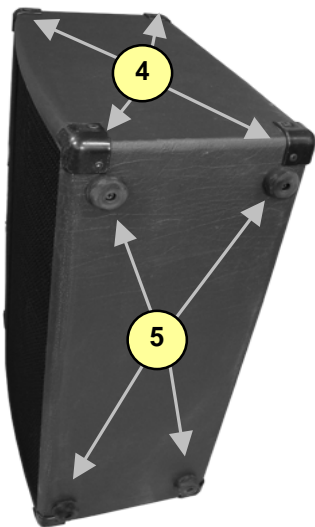

YCV50

Traynor Guitar Series

#	Part#	Description
Labeled Components		
1	8264	TRAYNOR LOGO
2	7081	12" 8R 60WPGM SPKR CELEST VINT30
3	Z357	YCV40/YCV50 GRILLE* ‡
4	8563	CORNER, 2 LEGS NOTCED BLK PLASTIC
5	8522	RUBBER BUMPER WITH WASHER -SMALL-
6	3438	IEC PWR SOC W/.205TAB &FUSE 10A250V
7	6397	JEWELLED PILOT LAMP AMBER REG
8	8451	10" STRAP HANDLE, BLACK METAL ENDCAP
9	8770	1/4-20 X 1 5/16 TRUSS PH MS JS5
10	8430	CHICKEN-BEAK KNOB
11	3921	1/4" JCK PCB MT VERT STER RT SWT
12	3450 & 3450NUT	1/4" ALL GOLD PC MNT JK SKT
13	3698	SPST ROKR SW QUIK 180° AC PWR
14	TFS-2B	TRAYNOR DUAL FOOTSWCH 10' CORD
15	3428	8' 3/18 SJT AC LINE CORD REMOVABLE
16	8638	PUSH SW BUTTON GREY
17	3731	SPRING RETAINER FOR OUTPUT TUBE
18	3537	ACC# 4EB3C1B LONG REVERB
19	3890	36" PREFAB. CABLE (RED/BLACK)
20	7025A or 7025B	12AX7 DUAL TRIODE PREAMP TUBE
21	EL34	POWER OUTPUT TUBES

16 PUSH BUTTON CAPS

17 PUSH BUTTON CAPS

18/19 REVERB CABLE AND UNIT

20/21 TUBES

*NOTE: Replacement grilles are 'Special-Order' and are only available while the model is in production.

‡ Grilles & Support replacements are for CURRENT models only.