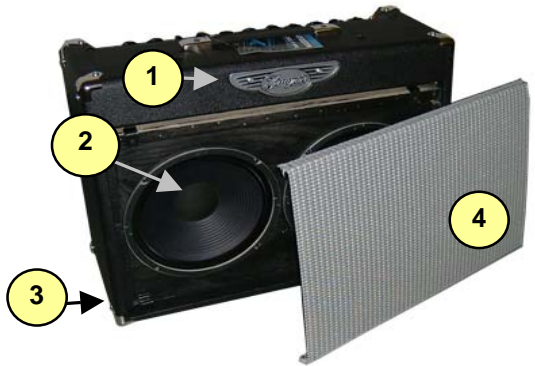

# YCV40T

Traynor Guitar Series

19 REVERB CABLE

20/21 TUBES

#	Part#	Description
Labeled Components		
1	8260	TRAYNOR LOGO
2	TUBE10	10" 8R 30WPGM SPEAKER CELESTION
3	8461	TRIM CLIP (PLATED BLK ZINC)
4	Z357*	YCV40 GRILL*
5	3438	AC RECEPTACLE / FUSE HOLDER
6	8456	10.0" STRAP HANDLE, NICKEL COVERS
7	TFS-2B	TRAYNOR DUAL FOOTSWCH 10' CORD
8	3537	ACC# 4EB3C1B LONG REVERB
9	8504	CORNER, 2 LEGS NOTCED LIP NICKEL PLATED
10	8770	1/4-20 X 1 5/16 TRUSS PH MS JS5
11	6397	JEWELLED PILOT LAMP AMBER REG
12	8430	CHICKEN-BEAK KNOB
13	8638	PUSH SW BUTTON GREY
14	3921	1/4" JCK PCB MT VERT STER RT SWT
15	3698	SPST ROKR SW QUIK 180° AC PWR
16	3450 & 3450NUT	1/4" ALL GOLD PC MNT JK SKT
17	8543	RECESSED RUBBER BUMPER WITH WASHER
18	3426	AC LINE CORD - #3474(EURO)
19	3886 & 3890	36" PREFAB. CABLE (RED/BLACK)
20	7025A or 7025B	12AX7 DUAL TRIODE PREAMP TUBE
21	6L6B	6L6GB OUTPUT POWER TUBE
22		
23		