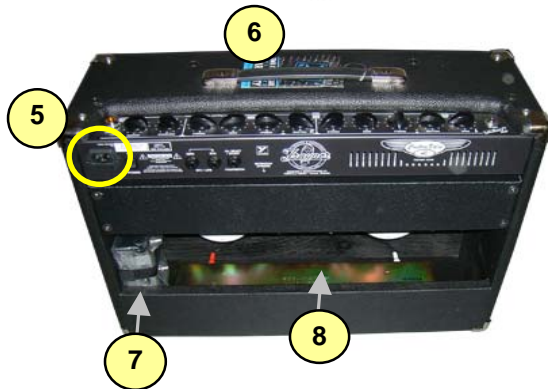

# YCV40T

Traynor Guitar Series

19 REVERB CABLE

20/21 TUBES

#	Part#	Description
Labeled Components		
1	8260	TRAYNOR LOGO
2	TUBE10	10" 8R 30WPGM SPEAKER CELESTION
3	8461	TRIM CLIP (PLATED BLK ZINC)
4	Z357*	YCV40 GRILL*
5	3438	AC RECEPTACLE / FUSE HOLDER
6	8456	10.0" STRAP HANDLE, NICKEL COVERS
7	TFS-2B	TRAYNOR DUAL FOOTSWCH 10' CORD
8	3537	ACC# 4EB3C1B LONG REVERB
9	8504	CORNER, 2 LEGS NOTCED LIP NICKEL PLATED
10	8770	1/4-20 X 1 5/16 TRUSS PH MS JS5
11	6397	JEWELLED PILOT LAMP AMBER REG
12	8430	CHICKEN-BEAK KNOB
13	8638	PUSH SW BUTTON GREY
14	3921	1/4" JCK PCB MT VERT STER RT SWT
15	3698	SPST ROKR SW QUIK 180° AC PWR
16	3450 & 3450NUT	1/4" ALL GOLD PC MNT JK SKT
17	8543	RECESSED RUBBER BUMPER WITH WASHER
18	3426	AC LINE CORD - #3474(EURO)
19	3886 & 3890	36" PREFAB. CABLE (RED/BLACK)
20	7025A or 7025B	12AX7 DUAL TRIODE PREAMP TUBE
21	6L6B	6L6GB OUTPUT POWER TUBE
22		
23		