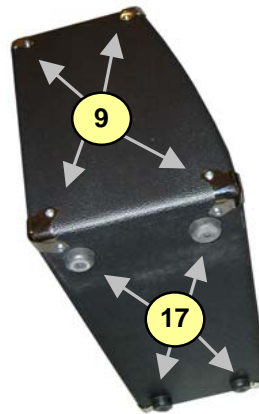

# YCV40T

Traynor Guitar Series

19 REVERB CABLE

20/21 TUBES

#	Part#	Description
Labeled Components		
1	8260	TRAYNOR LOGO
2	TUBE10	10" 8R 30WPGM SPEAKER CELESTION
3	8461	TRIM CLIP (PLATED BLK ZINC)
4	Z357*	YCV40 GRILL*
5	3438	AC RECEPTACLE / FUSE HOLDER
6	8456	10.0" STRAP HANDLE, NICKEL COVERS
7	TFS-2B	TRAYNOR DUAL FOOTSWCH 10' CORD
8	3537	ACC# 4EB3C1B LONG REVERB
9	8504	CORNER, 2 LEGS NOTCED LIP NICKEL PLATED
10	8770	1/4-20 X 1 5/16 TRUSS PH MS JS5
11	6397	JEWELLED PILOT LAMP AMBER REG
12	8430	CHICKEN-BEAK KNOB
13	8638	PUSH SW BUTTON GREY
14	3921	1/4" JCK PCB MT VERT STER RT SWT
15	3698	SPST ROKR SW QUIK 180° AC PWR
16	3450 & 3450NUT	1/4" ALL GOLD PC MNT JK SKT
17	8543	RECESSED RUBBER BUMPER WITH WASHER
18	3426	AC LINE CORD - #3474(EURO)
19	3886 & 3890	36" PREFAB. CABLE (RED/BLACK)
20	7025A or 7025B	12AX7 DUAL TRIODE PREAMP TUBE
21	6L6B	6L6GB OUTPUT POWER TUBE
22		
23		