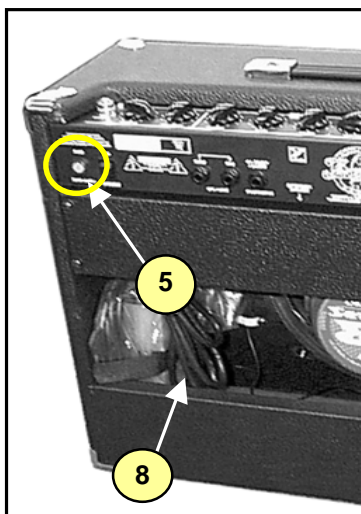

# YCV40

Traynor Guitar Series  
incl. Wine Red (YCV40WR)

#	Part#	Description
Labeled Components		
1	8260	TRAYNOR LOGO
2	7080	12" 8R 80WPGM SPEAKER CELESTION
3	8461	TRIM CLIP (PLATED BLK ZINC)
4	Z357	YCV40 GRILLE* ‡
5	3482	LOWPROFILE FUSEHOLDER 1/4" BUSSMANN
6	3438	AC RECEPTACLE / FUSE HOLDER
7	8456	10.0" STRAP HANDLE, NICKEL COVERS
8	3426	AC LINE CORD - #3474(EURO)
9	TFS-2B	TRAYNOR DUAL FOOTSWCH 10' CORD
10	3552	NYLON SPRING CLAMP
11	8770	1/4-20 X 1 5/16 TRUSS PH MS JS5
12	8504	CORNER, 2 LEGS NOTCED LIP NICKEL PLATED
13	8543	RECESSED RUBBER BUMPER WITH WASHER
14	6397	JEWELLED PILOT LAMP AMBER REG
15	8430	CHICKEN-BEAK KNOB
16	3921	1/4" JCK PCB MT VERT STER RT SWT
17	3698	SPST ROKR SW QUIK 180° AC PWR
18	3450 & 3450NUT	1/4" ALL GOLD PC MNT JK SKT
19	3886 & 3890	36" PREFAB. CABLE (RED/BLACK)
20	3537	ACC# 4EB3C1B LONG REVERB
21	8638	PUSH SW BUTTON GREY
22	7025A or 7025B	12AX7 DUAL TRIODE PREAMP TUBE
23	6L6B	6L6GB OUTPUT POWER TUBE
24	7081	12" 8R 60WPGM SPKR CELEST VINTAGE

19/20 REVERB CABLE AND UNIT

21 PUSH BUTTON CAPS

22/23 TUBES

24 WINE RED VERSION SPEAKER

\*NOTE: Replacement grilles are 'Special-Order' and are only available while the model is in production.

‡ Grilles & Support replacements are for CURRENT models only.