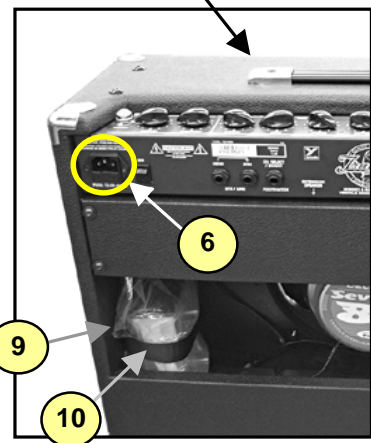

# YCV40

Traynor Guitar Series  
incl. Wine Red (YCV40WR)

#	Part#	Description
Labeled Components		
1	8260	TRAYNOR LOGO
2	7080	12" 8R 80WPGM SPEAKER CELESTION
3	8461	TRIM CLIP (PLATED BLK ZINC)
4	Z357	YCV40 GRILLE* ‡
5	3482	LOWPROFILE FUSEHOLDER 1/4" BUSSMANN
6	3438	AC RECEPTACLE / FUSE HOLDER
7	8456	10.0" STRAP HANDLE, NICKEL COVERS
8	3426	AC LINE CORD - #3474(EURO)
9	TFS-2B	TRAYNOR DUAL FOOTSWCH 10' CORD
10	3552	NYLON SPRING CLAMP
11	8770	1/4-20 X 1 5/16 TRUSS PH MS JS5
12	8504	CORNER, 2 LEGS NOTCED LIP NICKEL PLATED
13	8543	RECESSED RUBBER BUMPER WITH WASHER
14	6397	JEWELLED PILOT LAMP AMBER REG
15	8430	CHICKEN-BEAK KNOB
16	3921	1/4" JCK PCB MT VERT STER RT SWT
17	3698	SPST ROKR SW QUIK 180° AC PWR
18	3450 & 3450NUT	1/4" ALL GOLD PC MNT JK SKT
19	3886 & 3890	36" PREFAB. CABLE (RED/BLACK)
20	3537	ACC# 4EB3C1B LONG REVERB
21	8638	PUSH SW BUTTON GREY
22	7025A or 7025B	12AX7 DUAL TRIODE PREAMP TUBE
23	6L6B	6L6GB OUTPUT POWER TUBE
24	7081	12" 8R 60WPGM SPKR CELEST VINTAGE

19/20 REVERB CABLE AND UNIT

21 PUSH BUTTON CAPS

22/23 TUBES

24 WINE RED VERSION SPEAKER

\*NOTE: Replacement grilles are 'Special-Order' and are only available while the model is in production.

‡ Grilles & Support replacements are for CURRENT models only.