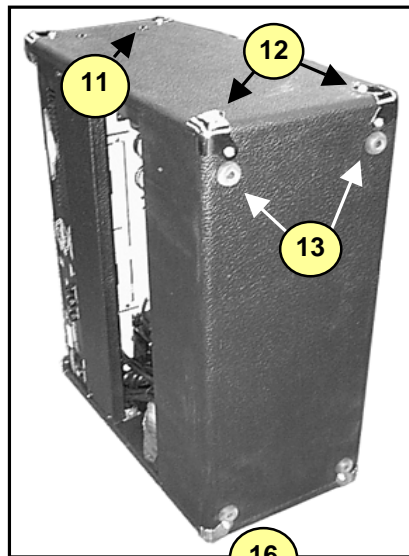

# YCV40

Traynor Guitar Series  
incl. Wine Red (YCV40WR)

#	Part#	Description
Labeled Components		
1	8260	TRAYNOR LOGO
2	7080	12" 8R 80WPGM SPEAKER CELESTION
3	8461	TRIM CLIP (PLATED BLK ZINC)
4	Z357	YCV40 GRILLE* ‡
5	3482	LOWPROFILE FUSEHOLDER 1/4" BUSSMANN
6	3438	AC RECEPTACLE / FUSE HOLDER
7	8456	10.0" STRAP HANDLE, NICKEL COVERS
8	3426	AC LINE CORD - #3474(EURO)
9	TFS-2B	TRAYNOR DUAL FOOTSWCH 10' CORD
10	3552	NYLON SPRING CLAMP
11	8770	1/4-20 X 1 5/16 TRUSS PH MS JS5
12	8504	CORNER, 2 LEGS NOTCED LIP NICKEL PLATED
13	8543	RECESSED RUBBER BUMPER WITH WASHER
14	6397	JEWELLED PILOT LAMP AMBER REG
15	8430	CHICKEN-BEAK KNOB
16	3921	1/4" JCK PCB MT VERT STER RT SWT
17	3698	SPST ROKR SW QUIK 180° AC PWR
18	3450 & 3450NUT	1/4" ALL GOLD PC MNT JK SKT
19	3886 & 3890	36" PREFAB. CABLE (RED/BLACK)
20	3537	ACC# 4EB3C1B LONG REVERB
21	8638	PUSH SW BUTTON GREY
22	7025A or 7025B	12AX7 DUAL TRIODE PREAMP TUBE
23	6L6B	6L6GB OUTPUT POWER TUBE
24	7081	12" 8R 60WPGM SPKR CELEST VINTAGE

19/20 REVERB CABLE AND UNIT

21 PUSH BUTTON CAPS

22/23 TUBES

24 WINE RED VERSION SPEAKER

\*NOTE: Replacement grilles are 'Special-Order' and are only available while the model is in production.

‡ Grilles & Support replacements are for CURRENT models only.