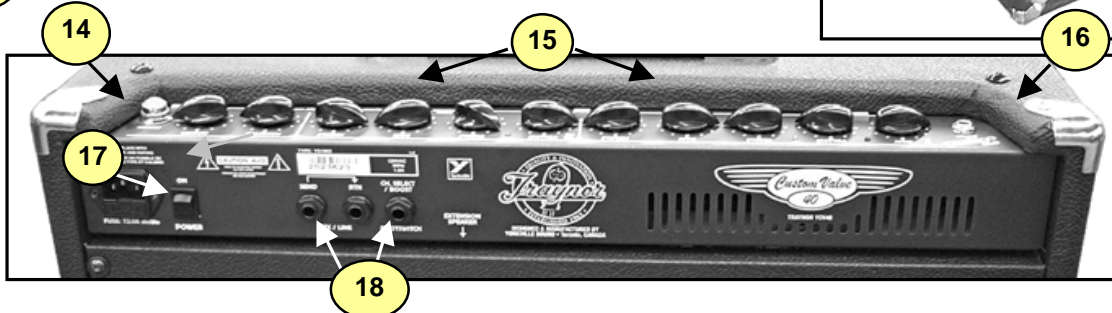

# YCV40

Traynor Guitar Series  
incl. Wine Red (YCV40WR)

#	Part#	Description
Labeled Components		
1	8260	TRAYNOR LOGO
2	7080	12" 8R 80WPGM SPEAKER CELESTION
3	8461	TRIM CLIP (PLATED BLK ZINC)
4	Z357	YCV40 GRILLE* ‡
5	3482	LOWPROFILE FUSEHOLDER 1/4" BUSSMANN
6	3438	AC RECEPTACLE / FUSE HOLDER
7	8456	10.0" STRAP HANDLE, NICKEL COVERS
8	3426	AC LINE CORD - #3474(EURO)
9	TFS-2B	TRAYNOR DUAL FOOTSWCH 10' CORD
10	3552	NYLON SPRING CLAMP
11	8770	1/4-20 X 1 5/16 TRUSS PH MS JS5
12	8504	CORNER, 2 LEGS NOTCED LIP NICKEL PLATED
13	8543	RECESSED RUBBER BUMPER WITH WASHER
14	6397	JEWELLED PILOT LAMP AMBER REG
15	8430	CHICKEN-BEAK KNOB
16	3921	1/4" JCK PCB MT VERT STER RT SWT
17	3698	SPST ROKR SW QUIK 180° AC PWR
18	3450 & 3450NUT	1/4" ALL GOLD PC MNT JK SKT
19	3886 & 3890	36" PREFAB. CABLE (RED/BLACK)
20	3537	ACC# 4EB3C1B LONG REVERB
21	8638	PUSH SW BUTTON GREY
22	7025A or 7025B	12AX7 DUAL TRIODE PREAMP TUBE
23	6L6B	6L6GB OUTPUT POWER TUBE
24	7081	12" 8R 60WPGM SPKR CELEST VINTAGE

19/20 REVERB CABLE AND UNIT

21 PUSH BUTTON CAPS

22/23 TUBES

24 WINE RED VERSION SPEAKER

\*NOTE: Replacement grilles are 'Special-Order' and are only available while the model is in production.

‡ Grilles & Support replacements are for CURRENT models only.