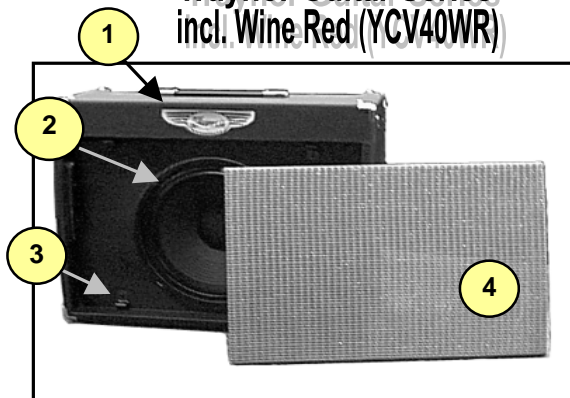

# YCV40

Traynor Guitar Series  
incl. Wine Red (YCV40WR)

#	Part#	Description
Labeled Components		
1	8260	TRAYNOR LOGO
2	7080	12" 8R 80WPGM SPEAKER CELESTION
3	8461	TRIM CLIP (PLATED BLK ZINC)
4	Z357	YCV40 GRILLE* ‡
5	3482	LOWPROFILE FUSEHOLDER 1/4" BUSSMANN
6	3438	AC RECEPTACLE / FUSE HOLDER
7	8456	10.0" STRAP HANDLE, NICKEL COVERS
8	3426	AC LINE CORD - #3474(EURO)
9	TFS-2B	TRAYNOR DUAL FOOTSWCH 10' CORD
10	3552	NYLON SPRING CLAMP
11	8770	1/4-20 X 1 5/16 TRUSS PH MS JS5
12	8504	CORNER, 2 LEGS NOTCED LIP NICKEL PLATED
13	8543	RECESSED RUBBER BUMPER WITH WASHER
14	6397	JEWELLED PILOT LAMP AMBER REG
15	8430	CHICKEN-BEAK KNOB
16	3921	1/4" JCK PCB MT VERT STER RT SWT
17	3698	SPST ROKR SW QUIK 180° AC PWR
18	3450 & 3450NUT	1/4" ALL GOLD PC MNT JK SKT
19	3886 & 3890	36" PREFAB. CABLE (RED/BLACK)
20	3537	ACC# 4EB3C1B LONG REVERB
21	8638	PUSH SW BUTTON GREY
22	7025A or 7025B	12AX7 DUAL TRIODE PREAMP TUBE
23	6L6B	6L6GB OUTPUT POWER TUBE
24	7081	12" 8R 60WPGM SPKR CELEST VINTAGE

19/20 REVERB CABLE AND UNIT

21 PUSH BUTTON CAPS

22/23 TUBES

24 WINE RED VERSION SPEAKER

\*NOTE: Replacement grilles are 'Special-Order' and are only available while the model is in production.

‡ Grilles & Support replacements are for CURRENT models only.