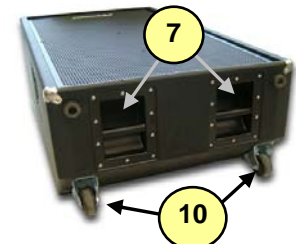

*NOTE: Replacement grills & HF Driver supports are 'Special-Order' and are only available while the model is in production.
** Internal Lightbulb not shown

**Real Gear.
Real People.**