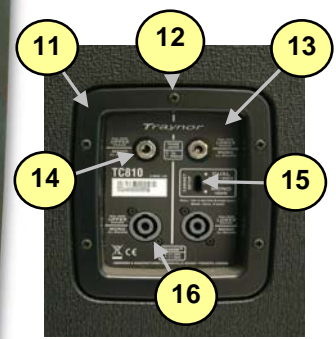

18/19 11 Sets Total

*NOTE: Replacement grills & HF Driver supports are 'Special-Order' and are only available while the model is in production.
** Internal Lightbulb not shown

**Real Gear.
Real People.**