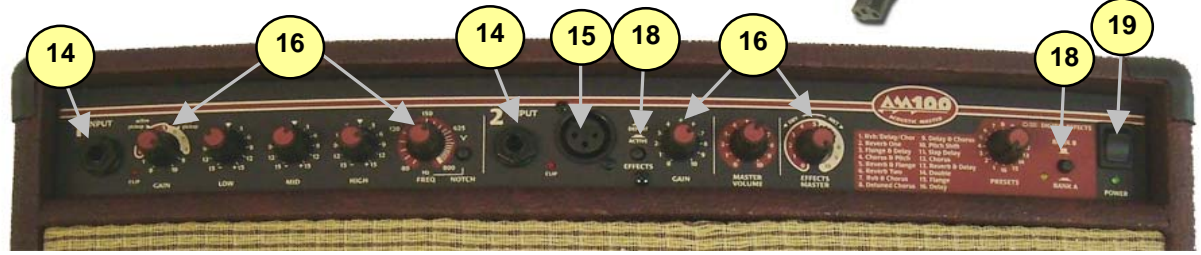

am100t

Traynor Acoustic Master

5/6 logo mounting hardware

#	Part#	Description
Labeled Components		
1	7418	8R 30W TWEETER PIEZO KSN10
2	AM100WFR	6,5 INCH WOOFER
3	Z336	AM100WR GRILL* †
4	8267	SMALL TRAYNOR LOGO EMBOSSED ALU
5	8701	4-40 KEPS NUT ZINC
6	8865	4-40 X 5/16 PAN PH MS JS500
7	8770	1/4-20 X 1 5/16 TRUSS PH MS JS500
8	8817	#10 FLAT WASHER FOR 3/16" BOLT
9	8451	10" STRAP HANDLE, BLACK METAL EN
10	3645	AC SOCKET RECEPTACLE WITH 0.250
11	8468	VELCRO STRAP 3/4"X22CM (VELSTRA
12	8749	10-32 X 1/2 QDX PH TAPTITE JS500
13	8473	#10 BLACK CUPWASHER SWF-10BK
14	3450	1/4 ALL GOLD PC MNT JK SKT
15	3923	XLR MALE PCB MT HORZ MTHOLE-V SNAP
16	8642	MAROON KNOB FOR AM WINE RED SER
17	3660	XLR FEML PCB MT HORZ
18	8636	BUTTON KNOB FLAT BLACK
19	3698	SPST ROKR SW QUIK 180" AC PWR B
20	8843	10-32 X 1 1/8 FLAT PH MS JS500
21	8547	PLASTIC FOOT BLACK, POLYETHYLEN
22	8570	CORNER, 2 LEGS NOTCED LIP BLACK
23	3428	8' 3/18 SJT AC LINE CORD REMOVA