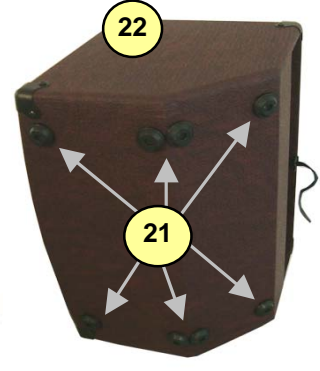

am100t

Traynor Acoustic Master

5/6 logo mounting hardware

#	Part#	Description
Labeled Components		
1	7418	8R 30W TWEETER PIEZO KSN10
2	AM100WFR	6,5 INCH WOOFER
3	Z336	AM100WR GRILL* †
4	8267	SMALL TRAYNOR LOGO EMBOSSED ALU
5	8701	4-40 KEPS NUT ZINC
6	8865	4-40 X 5/16 PAN PH MS JS500
7	8770	1/4-20 X 1 5/16 TRUSS PH MS JS500
8	8817	#10 FLAT WASHER FOR 3/16" BOLT
9	8451	10" STRAP HANDLE, BLACK METAL EN
10	3645	AC SOCKET RECEPTACLE WITH 0.250
11	8468	VELCRO STRAP 3/4"X22CM (VELSTRA
12	8749	10-32 X 1/2 QDX PH TAPTITE JS500
13	8473	#10 BLACK CUPWASHER SWF-10BK
14	3450	1/4 ALL GOLD PC MNT JK SKT
15	3923	XLR MALE PCB MT HORZ MTHOLE-V SNAP
16	8642	MAROON KNOB FOR AM WINE RED SER
17	3660	XLR FEML PCB MT HORZ
18	8636	BUTTON KNOB FLAT BLACK
19	3698	SPST ROKR SW QUIK 180" AC PWR B
20	8843	10-32 X 1 1/8 FLAT PH MS JS500
21	8547	PLASTIC FOOT BLACK, POLYETHYLEN
22	8570	CORNER, 2 LEGS NOTCED LIP BLACK
23	3428	8' 3/18 SJT AC LINE CORD REMOVA