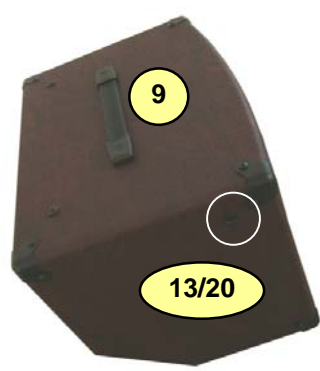

am100t

Traynor Acoustic Master

5/6 logo mounting hardware

#	Part#	Description
Labeled Components		
1	7418	8R 30W TWEETER PIEZO KSN10
2	AM100WFR	6,5 INCH WOOFER
3	Z336	AM100WR GRILL* †
4	8267	SMALL TRAYNOR LOGO EMBOSSED ALU
5	8701	4-40 KEPS NUT ZINC
6	8865	4-40 X 5/16 PAN PH MS JS500
7	8770	1/4-20 X 1 5/16 TRUSS PH MS JS500
8	8817	#10 FLAT WASHER FOR 3/16" BOLT
9	8451	10" STRAP HANDLE, BLACK METAL EN
10	3645	AC SOCKET RECEPTACLE WITH 0.250
11	8468	VELCRO STRAP 3/4"X22CM (VELSTRA
12	8749	10-32 X 1/2 QDX PH TAPTITE JS500
13	8473	#10 BLACK CUPWASHER SWF-10BK
14	3450	1/4 ALL GOLD PC MNT JK SKT
15	3923	XLR MALE PCB MT HORZ MTHOLE-V SNAP
16	8642	MAROON KNOB FOR AM WINE RED SER
17	3660	XLR FEML PCB MT HORZ
18	8636	BUTTON KNOB FLAT BLACK
19	3698	SPST ROKR SW QUIK 180" AC PWR B
20	8843	10-32 X 1 1/8 FLAT PH MS JS500
21	8547	PLASTIC FOOT BLACK, POLYETHYLEN
22	8570	CORNER, 2 LEGS NOTCED LIP BLACK
23	3428	8' 3/18 SJT AC LINE CORD REMOVA